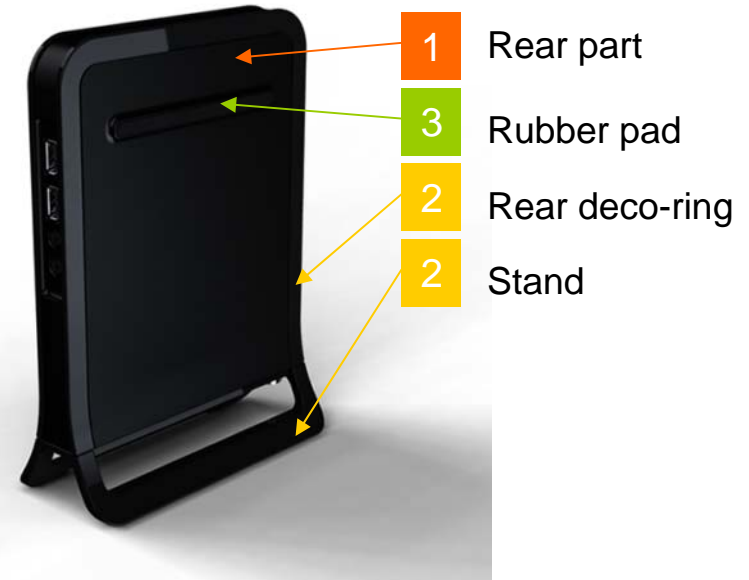

ID Concept

Injection & Texture Black / Black

1	(Injection) Black	Injection Black + MT-11000 (: MT11010)
2	(Injection) Glossy Black	Injection High Gloss Black
3	(Injection) Rubber	Black
4	(Paint) Glossy Black	P792 HAUIREX P