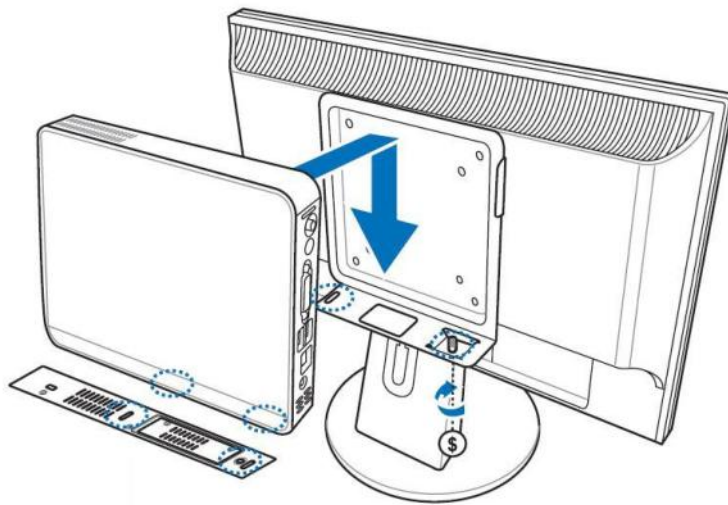

Optional

Wi-Fi dongle selection

Make your NetTop system connect to the world Wireless!

Interface	USB 2.0
Operating Frequency	2.4 - 2.5 GHZ
Data Rate	802.11n Draft: up to 270Mbps 802.11g: 6, 9, 12, 18, 24, 36, 48, 54Mbps 802.11b: 1, 2, 5.5, 11Mbps
RF Output Power	12~14dBm (g mode), 14~16dBm (b mode), 14~16dBm (n mode)
Antenna	Two on-board PCB antennas
Windows XP Compatibility	Native support for all built-in WLAN functions, like Zeroconfig, MediaSense and 802.1x
Support OS	Windows 2000, XP, 2003, Vista32/64 bit, Mac 10.3/10.4 OS
LED Indicator	Link, Activity
Dimensions	90 mm (L)* 27 mm (W)* 9 mm (H)

WL-166N11

Optional

VESA Mount Bracket

Provide possibility to hook up your NetTop system with Monitor!

Optional

Remote control

Enjoy HD video of Internet in your living room!

+