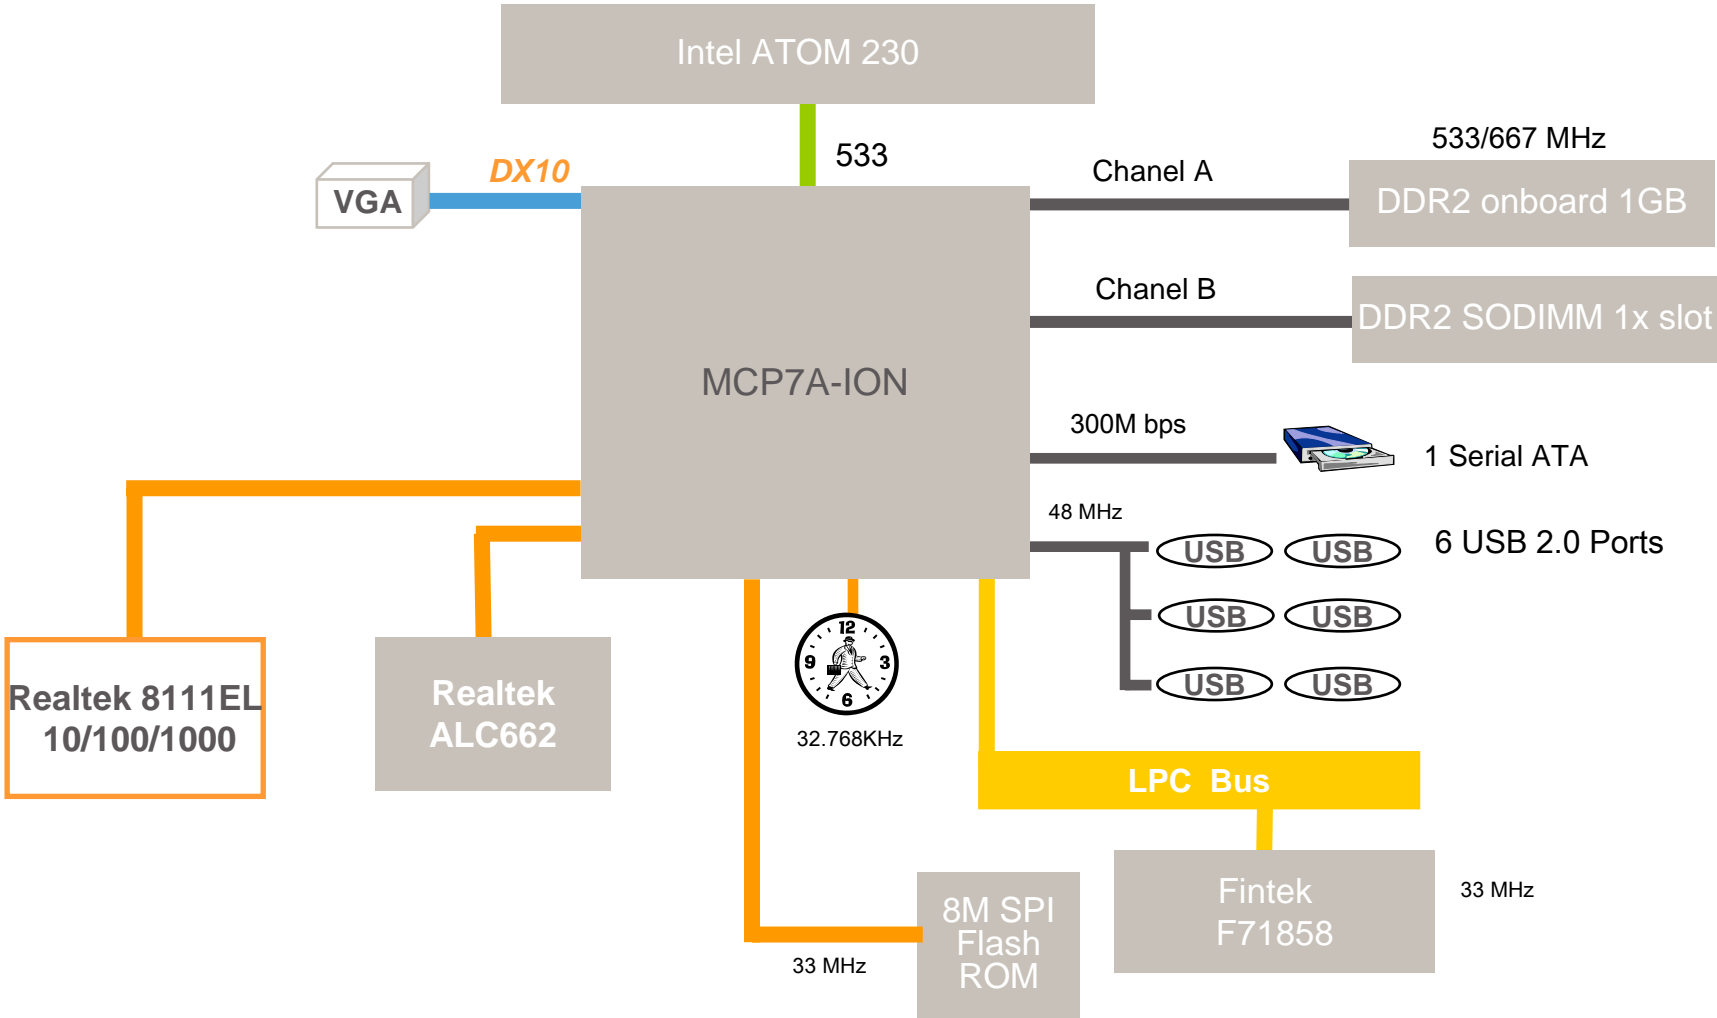

Slimmest Atom NetTop

The slimmest Atom desktop in the world! Slimmer than EeeBox(26mm)!

High graphic performance (for NV version)

NVIDIA® GeForce® 9400 and Intel's Atom CPU, transforms traditional Atom-based PC

designs into a premium PC experience!

Effective solution

Limited space with amazing graphic performance is great for user!

Performance Segment (NV ION Platform)

NVIDIA ION Platform selected!

Key Benefit:

- Windows Vista Premium user interface support
- Windows 7 support
- 10x faster graphics and video encoding with Intel NetTop solution
- Premium DirectX 10 graphics support
- Premium 1080p HD video support
- HDMI output from DVI-I to HDMI dongle
- Gaming experience in NetTop

Performance Segment (NV ION Platform)

Home Entertainment solution

Enjoy HD video in your HDTV!

M/B IPP7A(DVI-I) Block Diagram

Performance Segment (NV ION Platform)

Cape7 System with NV MCP7A-ION chipset configuration list

Optional

Wi-Fi dongle selection

Make your NetTop system connect to the world Wireless!

Interface	USB 2.0
Operating Frequency	2.4 - 2.5 GHZ
Data Rate	802.11n Draft: up to 270Mbps 802.11g: 6, 9, 12, 18, 24, 36, 48, 54Mbps 802.11b: 1, 2, 5.5, 11Mbps
RF Output Power	12~14dBm (g mode), 14~16dBm (b mode), 14~16dBm (n mode)
Antenna	Two on-board PCB antennas
Windows XP Compatibility	Native support for all built-in WLAN functions, like Zeroconfig, MediaSense and 802.1x
Support OS	Windows 2000, XP, 2003, Vista32/64 bit, Mac 10.3/10.4 OS
LED Indicator	Link, Activity
Dimensions	90 mm (L)* 27 mm (W)* 9 mm (H)