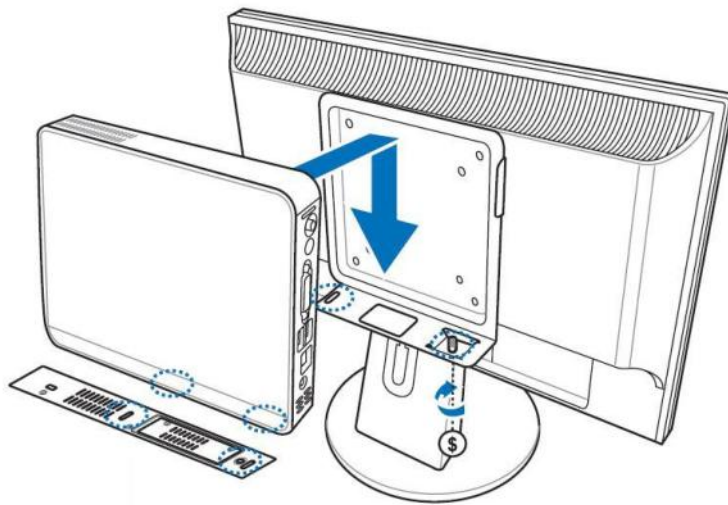

Optional

VESA Mount Bracket

Provide possibility to hook up your NetTop system with Monitor!