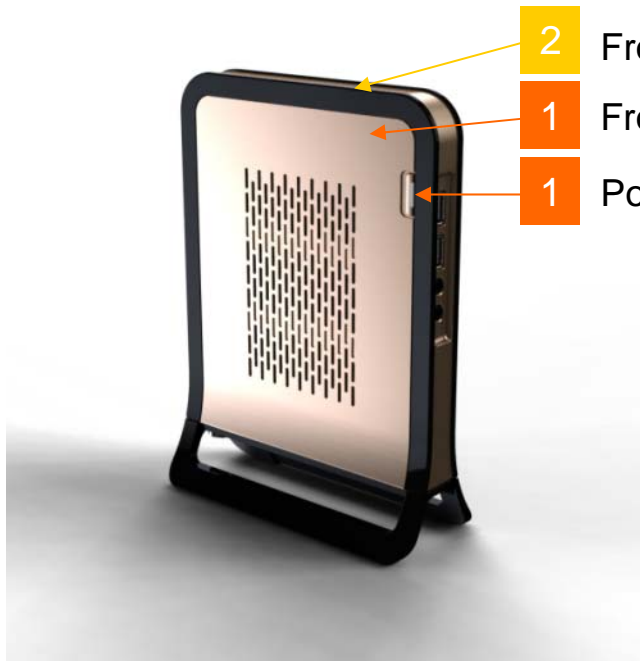

ID Concept

Injection Color Black / Black

Painting Color Champagne gold / Black

ID Concept

Injection & Texture Black / Black

1	(Injection) Black	Injection Black + MT-11000 (: MT11010)
2	(Injection) Glossy Black	Injection High Gloss Black
3	(Injection) Rubber	Black
4	(Paint) Glossy Black	P792 HAUIREX P

ID Concept Injection & Texture Black / Black

- 2 Front deco-ring
- 1 Front part
- 1 Power button

- 1 Rear part
- 3 Rubber pad
- 2 Rear deco-ring
- 2 Stand

- | | | |
|---|-----------------------------|----------------------------|
| 1 | (Paint)
Champagne gold | PX-1 1211-38 |
| 2 | (Injection)
Glossy Black | Injection High Gloss Black |
| 3 | (Injection)
Rubber | Pantone 8004C |