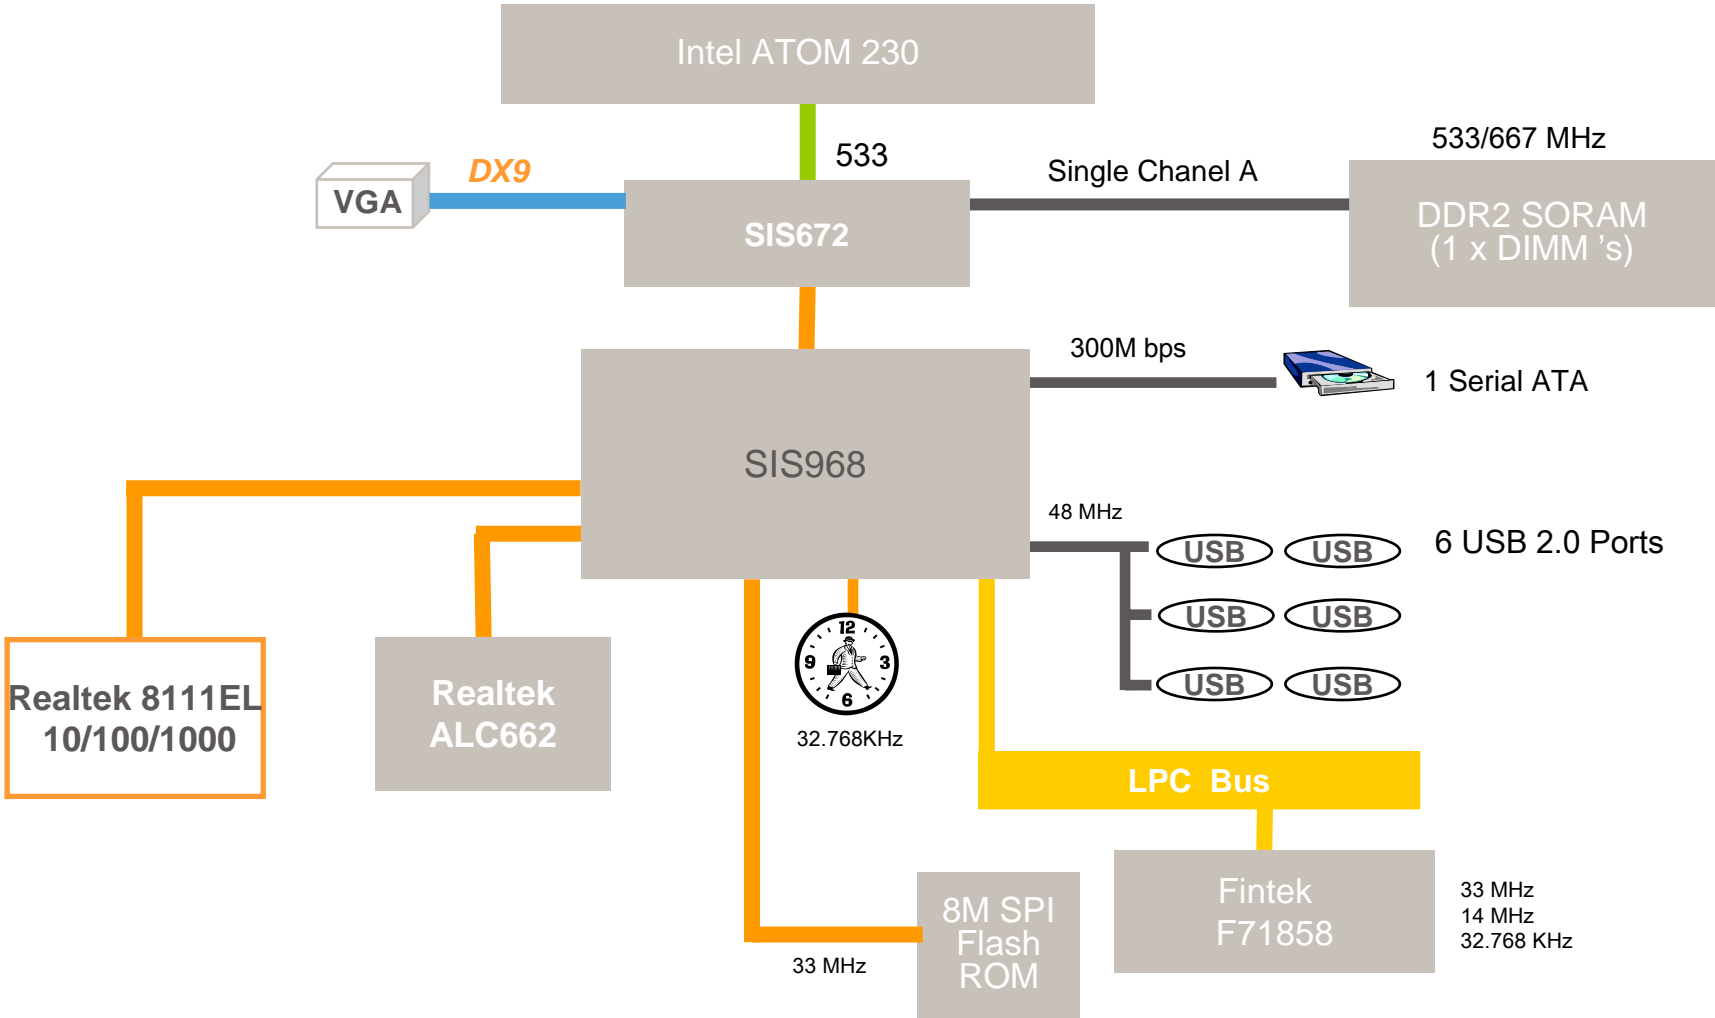

dbSPL Table

Value Segment (SIS solution)

Power-Saving

Protect the Earth, saving energy

1. Average power consumption keep in very low level Power Consumption reduce hugely (about 22W Max loading), compared with other PCs lower than Intel NetTop 945GC chipset solution.
2. Green material, totally RoHS and WEEE reduce CO2.

Saving 90% energy compared with standard DT

M/B IPP71 (DVI-I) Block Diagram

M/B IPP72(D-Sub) Block Diagram

Value Segment (SIS solution)

Heat Flow Path

Value Segment (SIS solution)

Tower System with SIS chipset configuration list

Optional

Wi-Fi dongle selection

Make your NetTop system connect to the world Wireless!

Interface	USB 2.0
Operating Frequency	2.4 - 2.5 GHZ
Data Rate	802.11n Draft: up to 270Mbps 802.11g: 6, 9, 12, 18, 24, 36, 48, 54Mbps 802.11b: 1, 2, 5.5, 11Mbps
RF Output Power	12~14dBm (g mode), 14~16dBm (b mode), 14~16dBm (n mode)
Antenna	Two on-board PCB antennas
Windows XP Compatibility	Native support for all built-in WLAN functions, like Zeroconfig, MediaSense and 802.1x
Support OS	Windows 2000, XP, 2003, Vista32/64 bit, Mac 10.3/10.4 OS
LED Indicator	Link, Activity
Dimensions	90 mm (L)* 27 mm (W)* 9 mm (H)