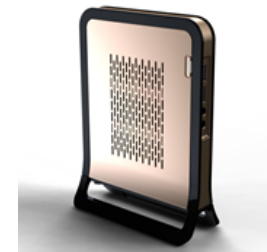

Slimmest Atom NetTop

The slimmest Atom desktop in the world! Slimmer than EeeBox(26mm)!

Limited space

Cape 7 is limited space and weight Nettop solution. It provides user a better choice to organize their own space.

Value Segment (SIS solution)

Limited space appearance

World's smallest Atom NetTop PC, only 0.5L

the smallest Atom NetTop PC in the world with only "0.5L" slim and lighter outlook maximizes desk space.

Similar Size to a Novel

Value Segment (SIS solution)

Flexibility for Wider Marketing Strategy

Simple, Basic, Low cost!

Compatible for various LCD monitor models!

Industry Application:

- Financial
- Healthcare
- Education
- Government