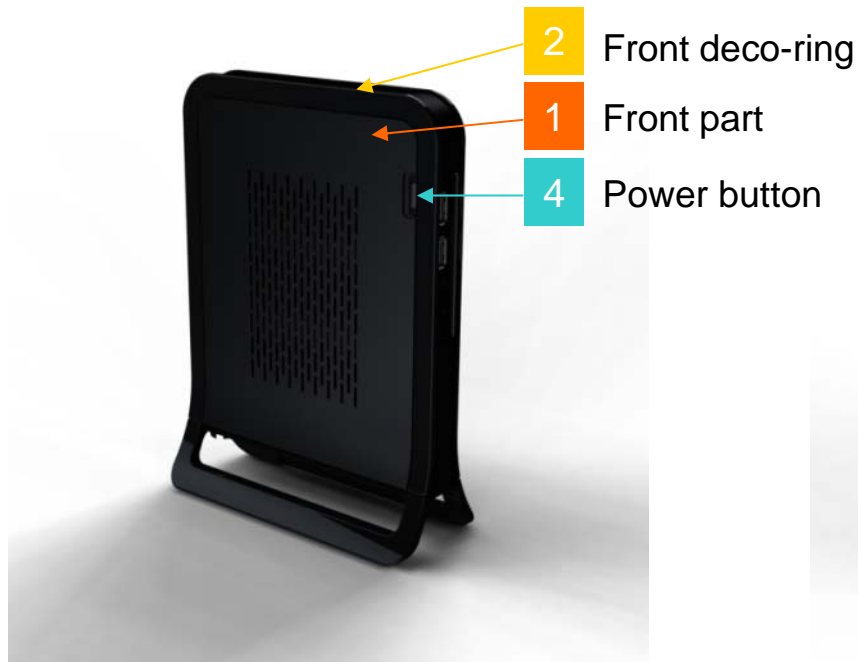

ID Concept

Injection & Texture Black / Black

1	(Injection) Black	Injection Black + MT-11000 (: MT11010)
2	(Injection) Glossy Black	Injection High Gloss Black
3	(Injection) Rubber	Black
4	(Paint) Glossy Black	P792 HAUIREX P