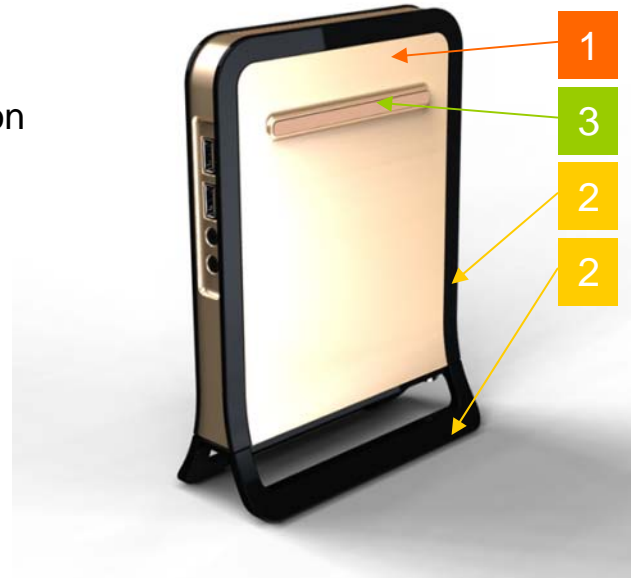

ID Concept Injection & Texture Black / Black

- 2 Front deco-ring
- 1 Front part
- 1 Power button

- 1 Rear part
- 3 Rubber pad
- 2 Rear deco-ring
- 2 Stand

- | | | |
|---|-----------------------------|----------------------------|
| 1 | (Paint)
Champagne gold | PX-1 1211-38 |
| 2 | (Injection)
Glossy Black | Injection High Gloss Black |
| 3 | (Injection)
Rubber | Pantone 8004C |