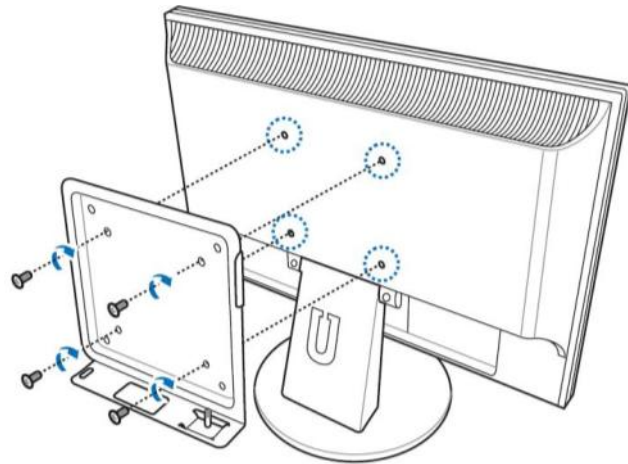

Value Segment (SIS solution)

Flexibility for Wider Marketing Strategy

Simple, Basic, Low cost!

Compatible for various LCD monitor models!

Industry Application:

- Financial
- Healthcare
- Education
- Government