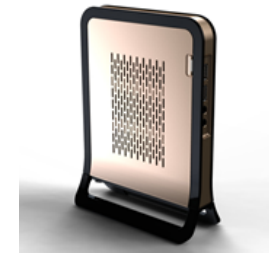

Optional

Wi-Fi dongle selection

Make your NetTop system connect to the world Wireless!

Interface	USB 2.0
Operating Frequency	2.4 - 2.5 GHZ
Data Rate	802.11n Draft: up to 270Mbps 802.11g: 6, 9, 12, 18, 24, 36, 48, 54Mbps 802.11b: 1, 2, 5.5, 11Mbps
RF Output Power	12~14dBm (g mode), 14~16dBm (b mode), 14~16dBm (n mode)
Antenna	Two on-board PCB antennas
Windows XP Compatibility	Native support for all built-in WLAN functions, like Zeroconfig, MediaSense and 802.1x
Support OS	Windows 2000, XP, 2003, Vista32/64 bit, Mac 10.3/10.4 OS
LED Indicator	Link, Activity
Dimensions	90 mm (L)* 27 mm (W)* 9 mm (H)

WL-166N11