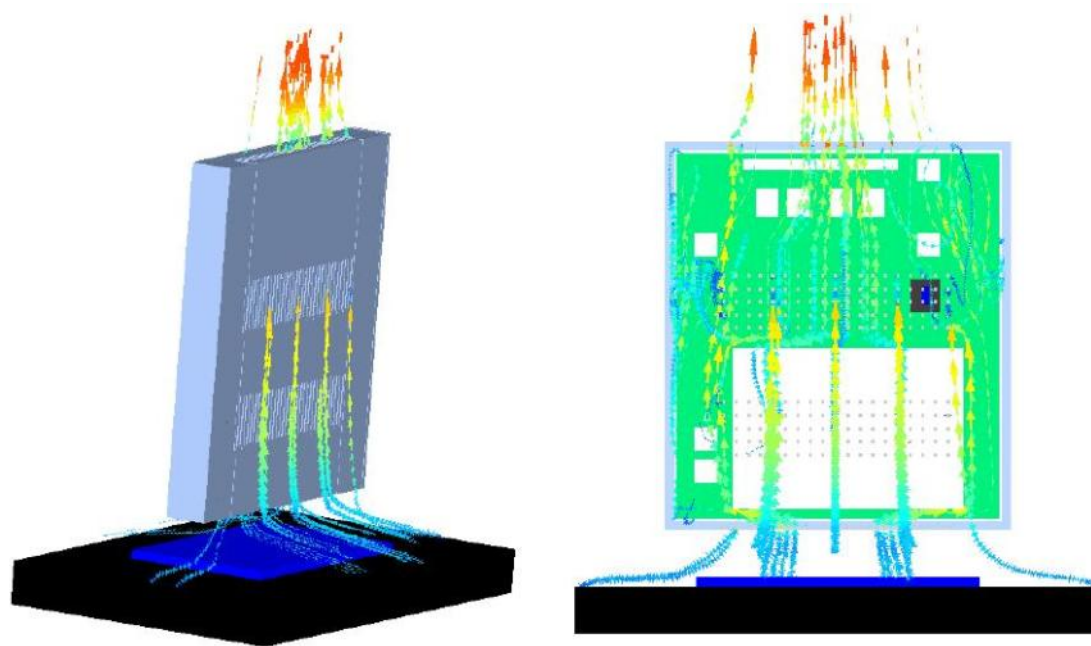

Saving 90% energy compared with standard DT

M/B IPP71 (DVI-I) Block Diagram

M/B IPP72(D-Sub) Block Diagram

Value Segment (SIS solution)

Heat Flow Path

Value Segment (SIS solution)

Tower System with SIS chipset configuration list