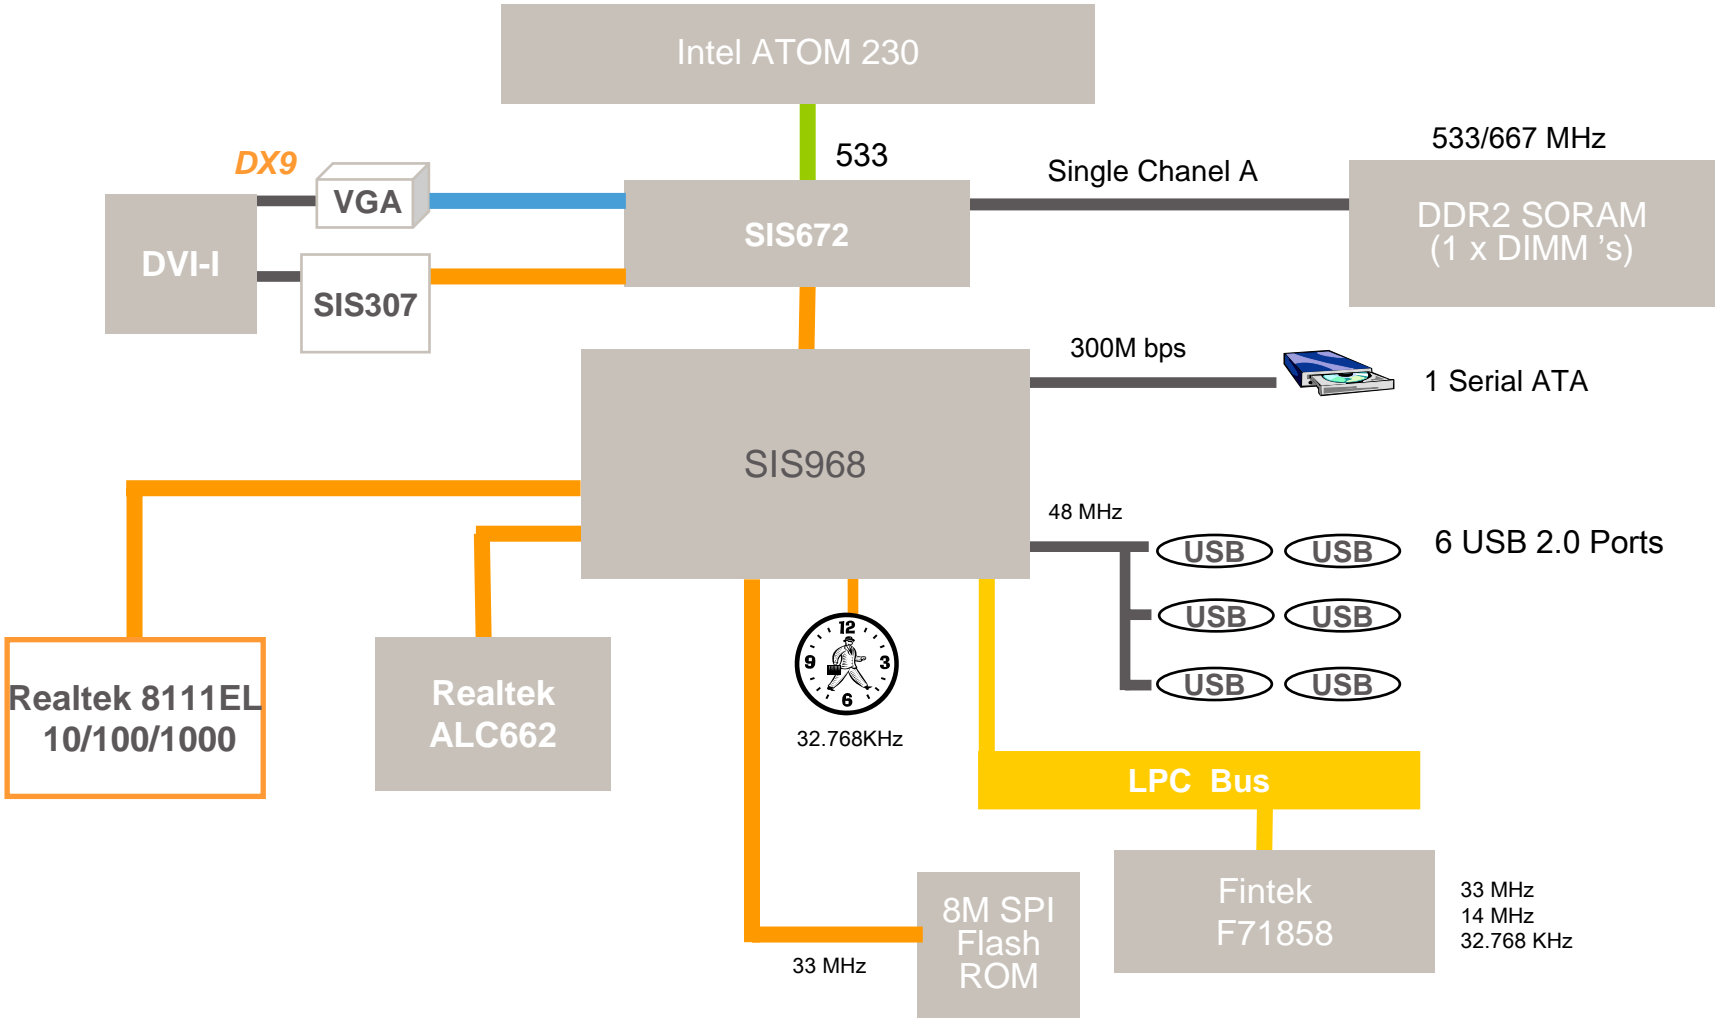

dbSPL Table

Value Segment (SIS solution)

Power-Saving

Protect the Earth, saving energy

1. Average power consumption keep in very low level Power Consumption reduce hugely (about 22W Max loading), compared with other PCs lower than Intel NetTop 945GC chipset solution.
2. Green material, totally RoHS and WEEE reduce CO2.

Saving 90% energy compared with standard DT

M/B IPP71 (DVI-I) Block Diagram

M/B IPP72(D-Sub) Block Diagram

Value Segment (SIS solution)

Heat Flow Path

Value Segment (SIS solution)

Tower System with SIS chipset configuration list

Optional

Wi-Fi dongle selection

Make your NetTop system connect to the world Wireless!

Interface	USB 2.0
Operating Frequency	2.4 - 2.5 GHZ
Data Rate	802.11n Draft: up to 270Mbps 802.11g: 6, 9, 12, 18, 24, 36, 48, 54Mbps 802.11b: 1, 2, 5.5, 11Mbps
RF Output Power	12~14dBm (g mode), 14~16dBm (b mode), 14~16dBm (n mode)
Antenna	Two on-board PCB antennas
Windows XP Compatibility	Native support for all built-in WLAN functions, like Zeroconfig, MediaSense and 802.1x
Support OS	Windows 2000, XP, 2003, Vista32/64 bit, Mac 10.3/10.4 OS
LED Indicator	Link, Activity
Dimensions	90 mm (L)* 27 mm (W)* 9 mm (H)